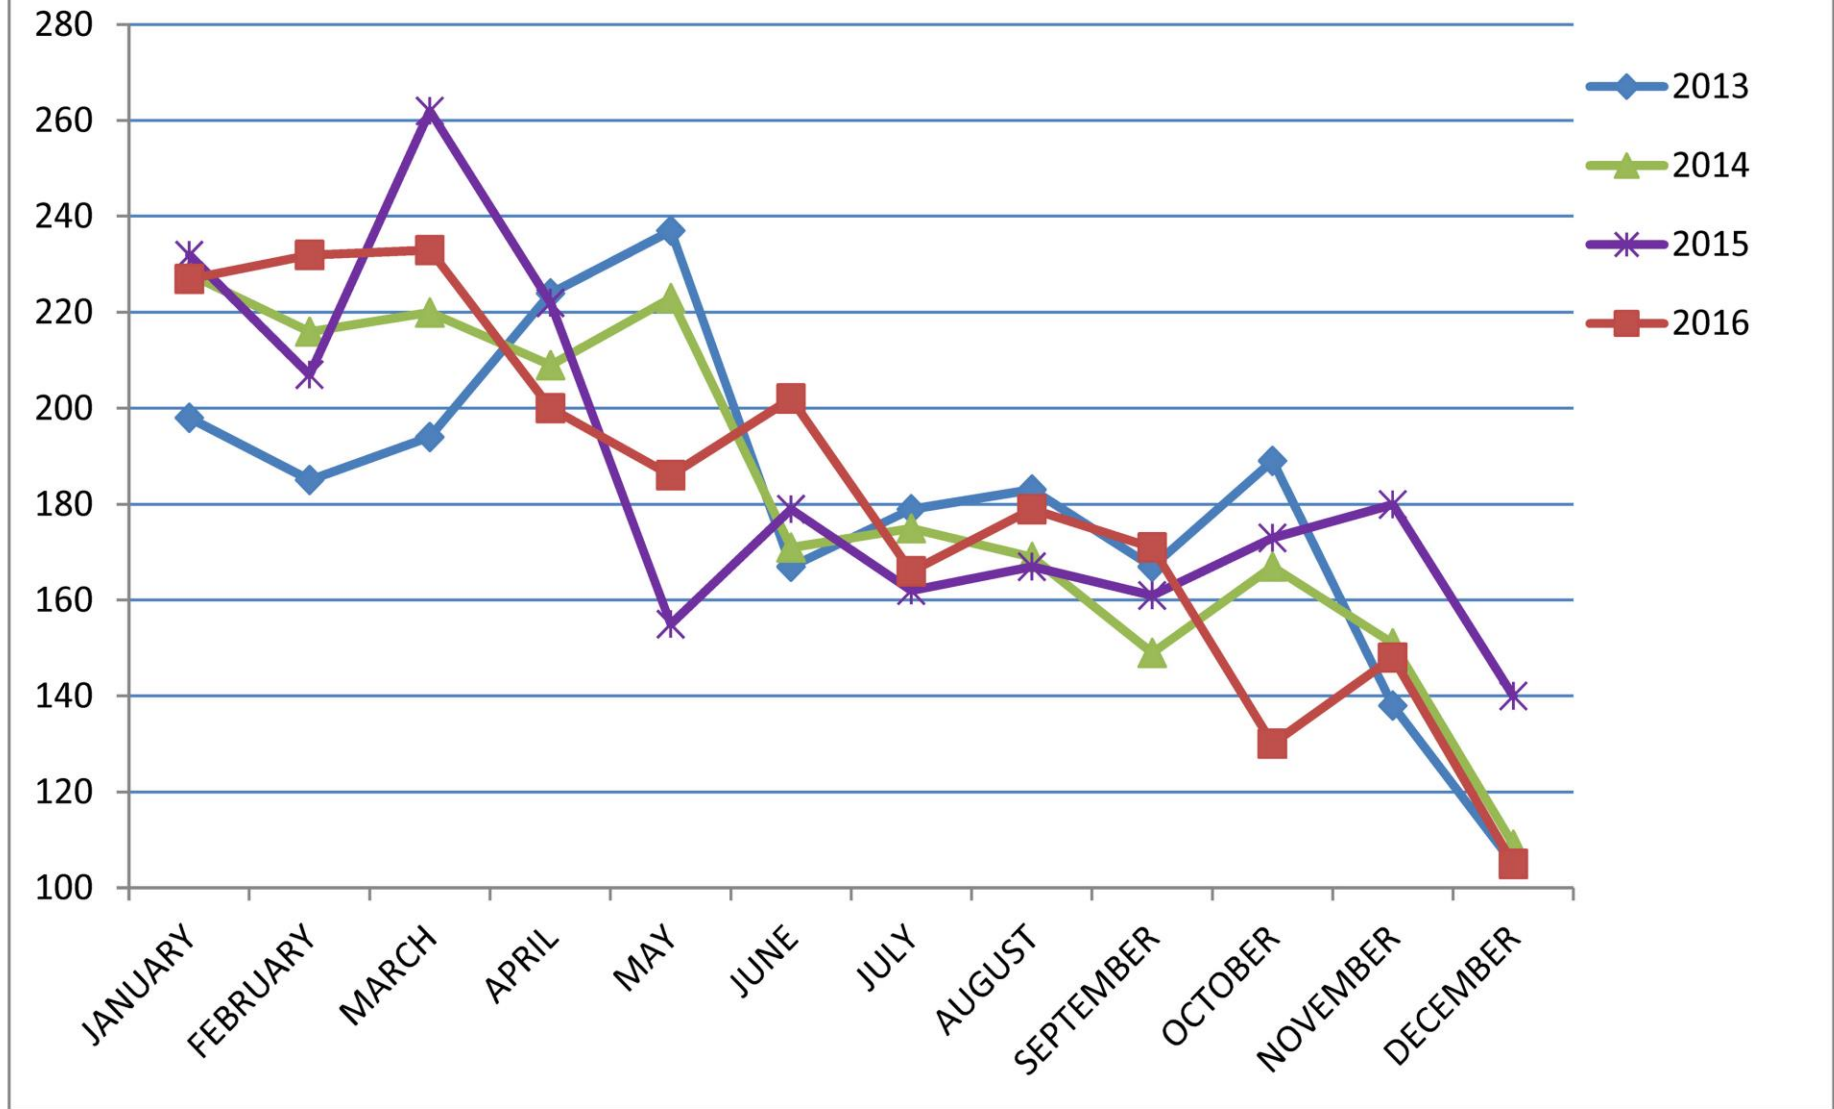

Oceanfront Condo Listings (MLS Input Date)

Gene Carter, CDPE
GeneCarter@BeachProTeam.com

Grand Strand Real Estate Sales

1-800-872-4488

www.MyrtleBeachAdvantage.com

This document expresses the opinion of Gene Carter, CDPE. Specific property information is deemed reliable but is not guaranteed.